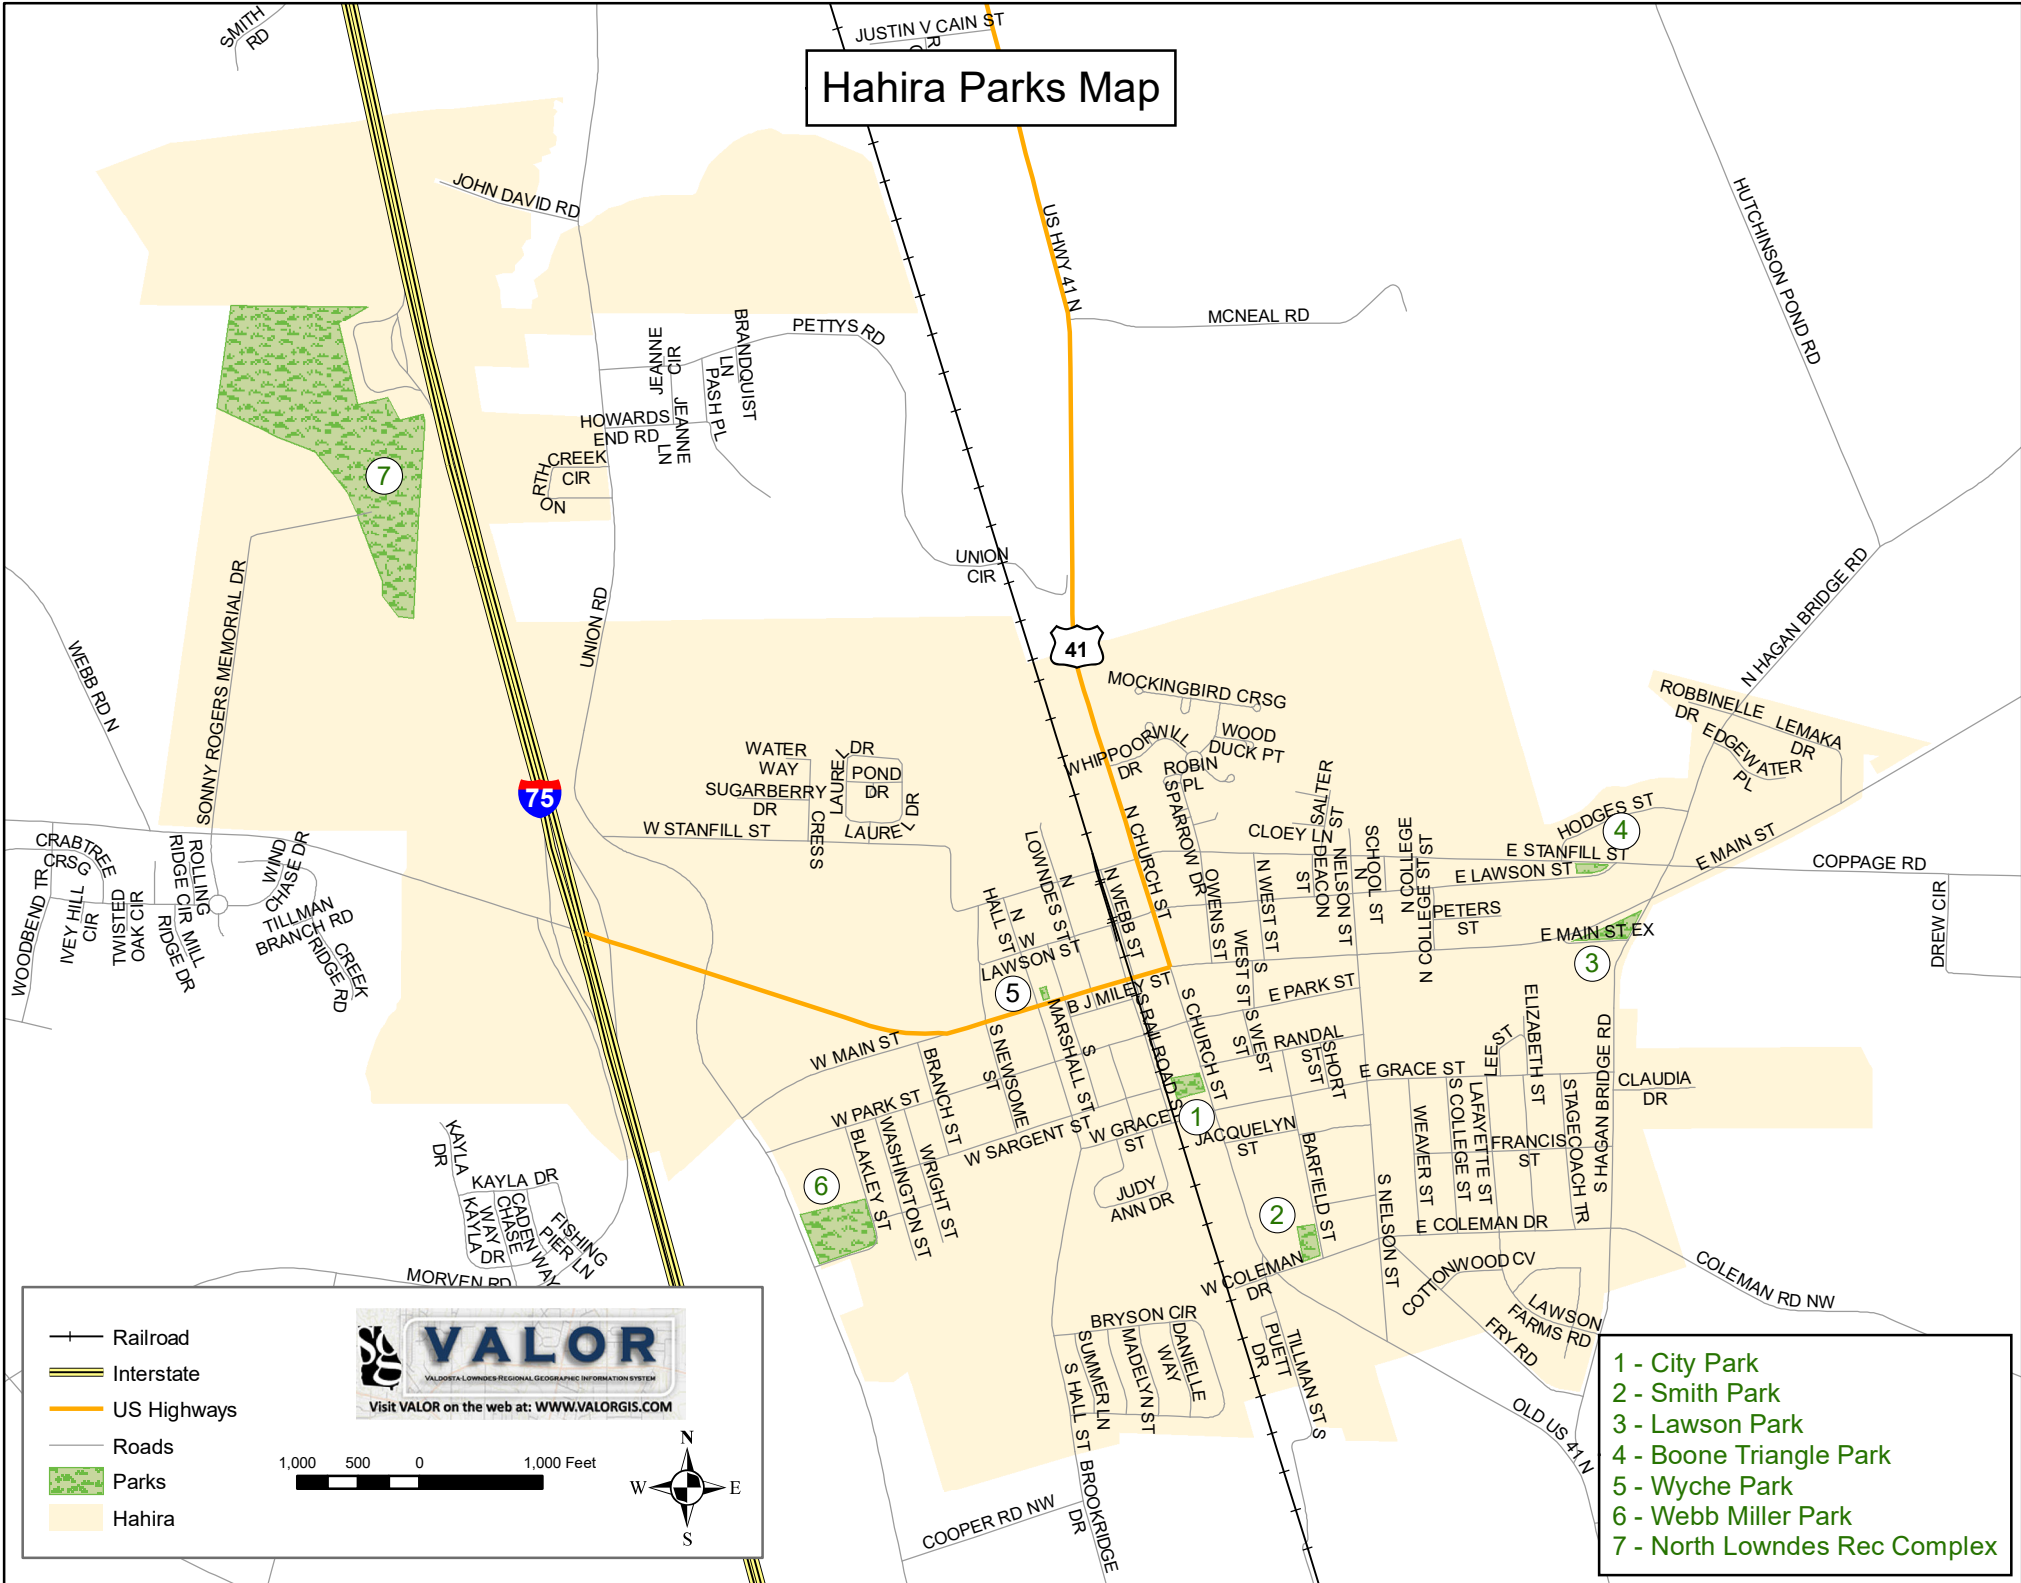

Hahira Parks Map

- 1 - City Park
- 2 - Smith Park
- 3 - Lawson Park
- 4 - Boone Triangle Park
- 5 - Wyche Park
- 6 - Webb Miller Park
- 7 - North Lowndes Rec Complex

- Railroad
- Interstate
- US Highways
- Roads
- Parks
- Hahira

1,000 500 0 1,000 Feet